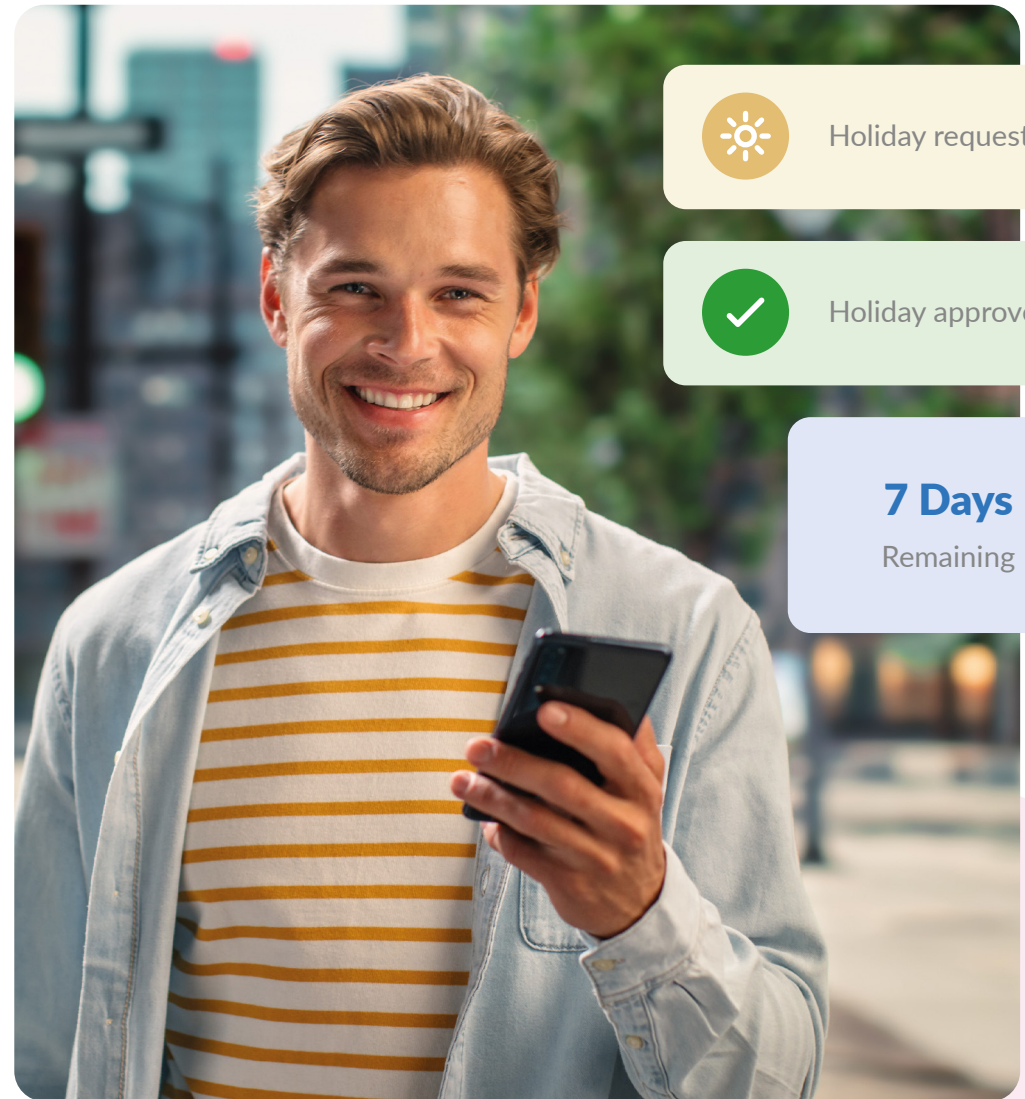

Staff

HR & Payroll

Efficient time & attendance

Simplify shift sign-ins with the digital check-in app. Managers can schedule staff rotas, monitor attendance and handle time-off requests seamlessly. Nursery In a Box ensures your nursery is always efficiently staffed and compliant with HMRC.

Simplify your payroll

Nursery in a Box eliminates manual tasks and simplifies timesheets, holiday requests and absences, ensuring smooth team scheduling and keeping your payroll information accurate & up-to-date.

Recruitment made easy

Track and manage your recruitment process from interview to acceptance with online job application forms embedded directly in your website, social media and job boards so you can manage everything in one place with Nursery In a Box.