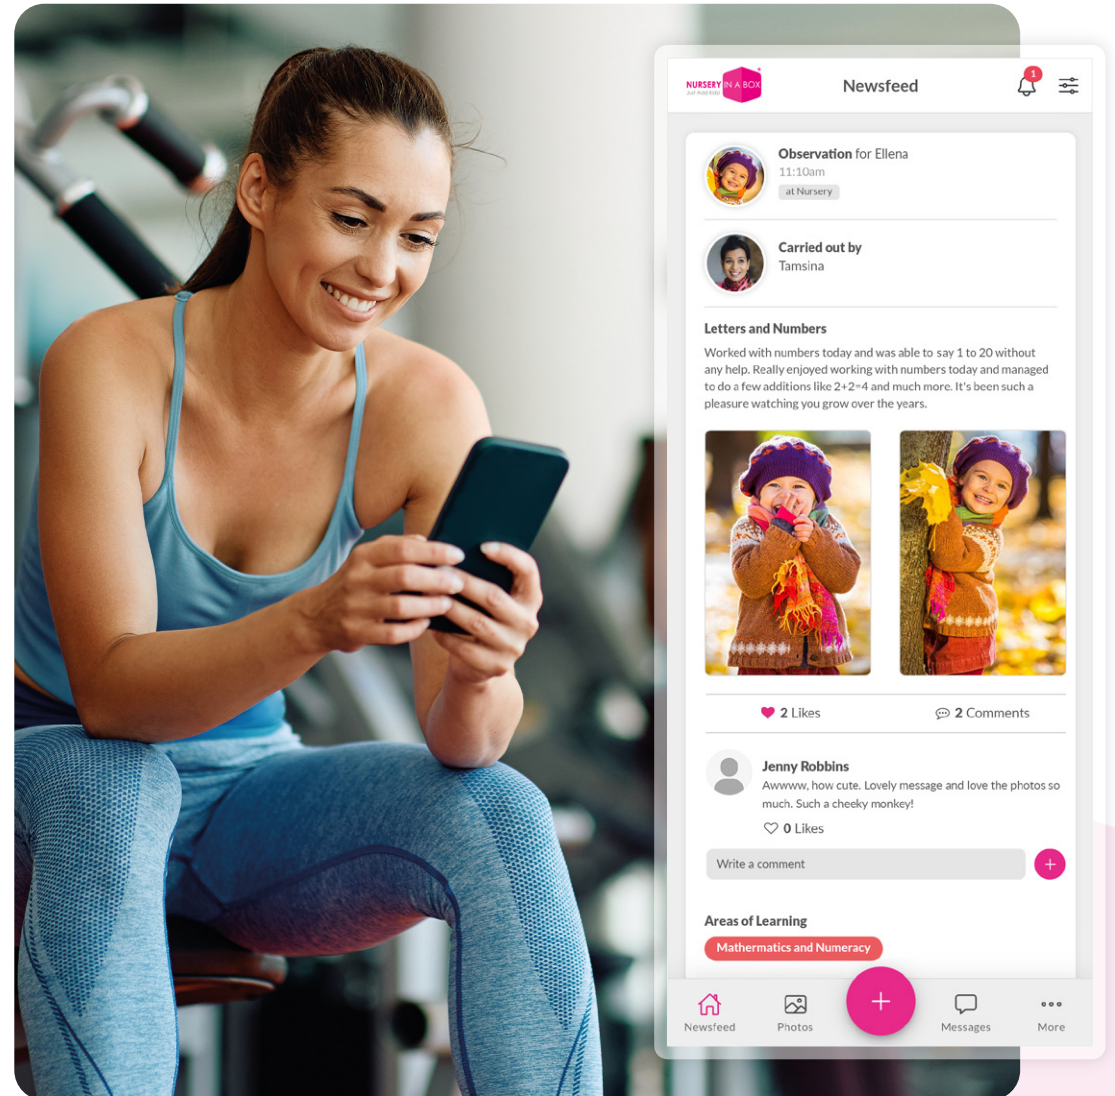

Convenient to pay in-app

Parents can quickly pay within the Parent App, simplifying payments for everyone. No more stress chasing payments or expensive card fees.

Keep magic moments forever

Nursery in a Box lets parents easily follow their child's progress. Parents have access to all photo and videos with everything available to download and keep those magic moments forever.